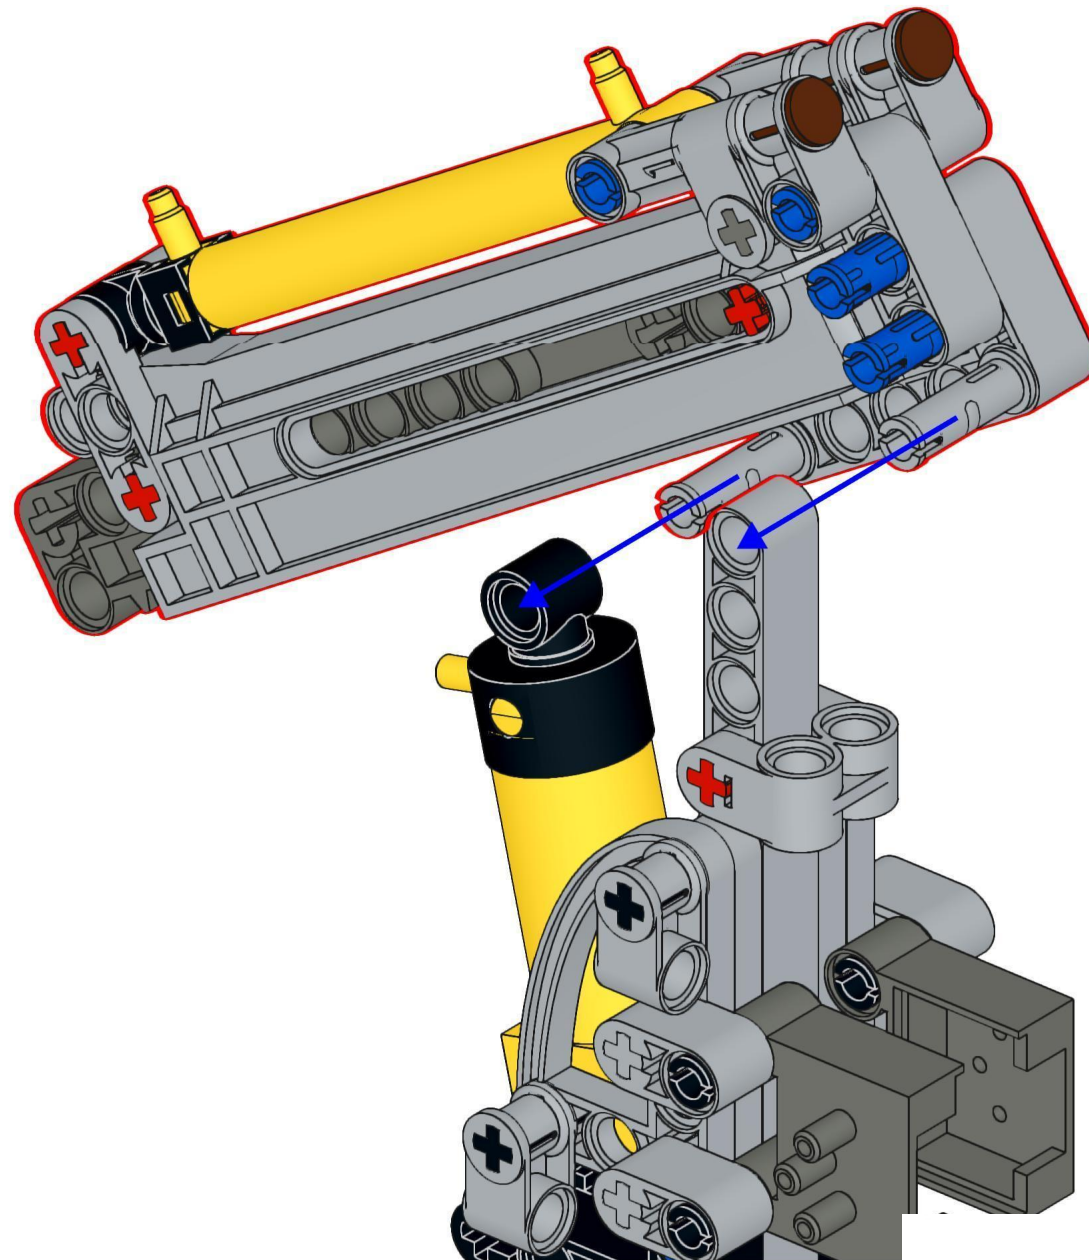

14

15

16

17

Pneumatic hoses

There are about 1m Pneumatic Tubes,Cut by yourself

4x
2780, 11

2x
32054, 11