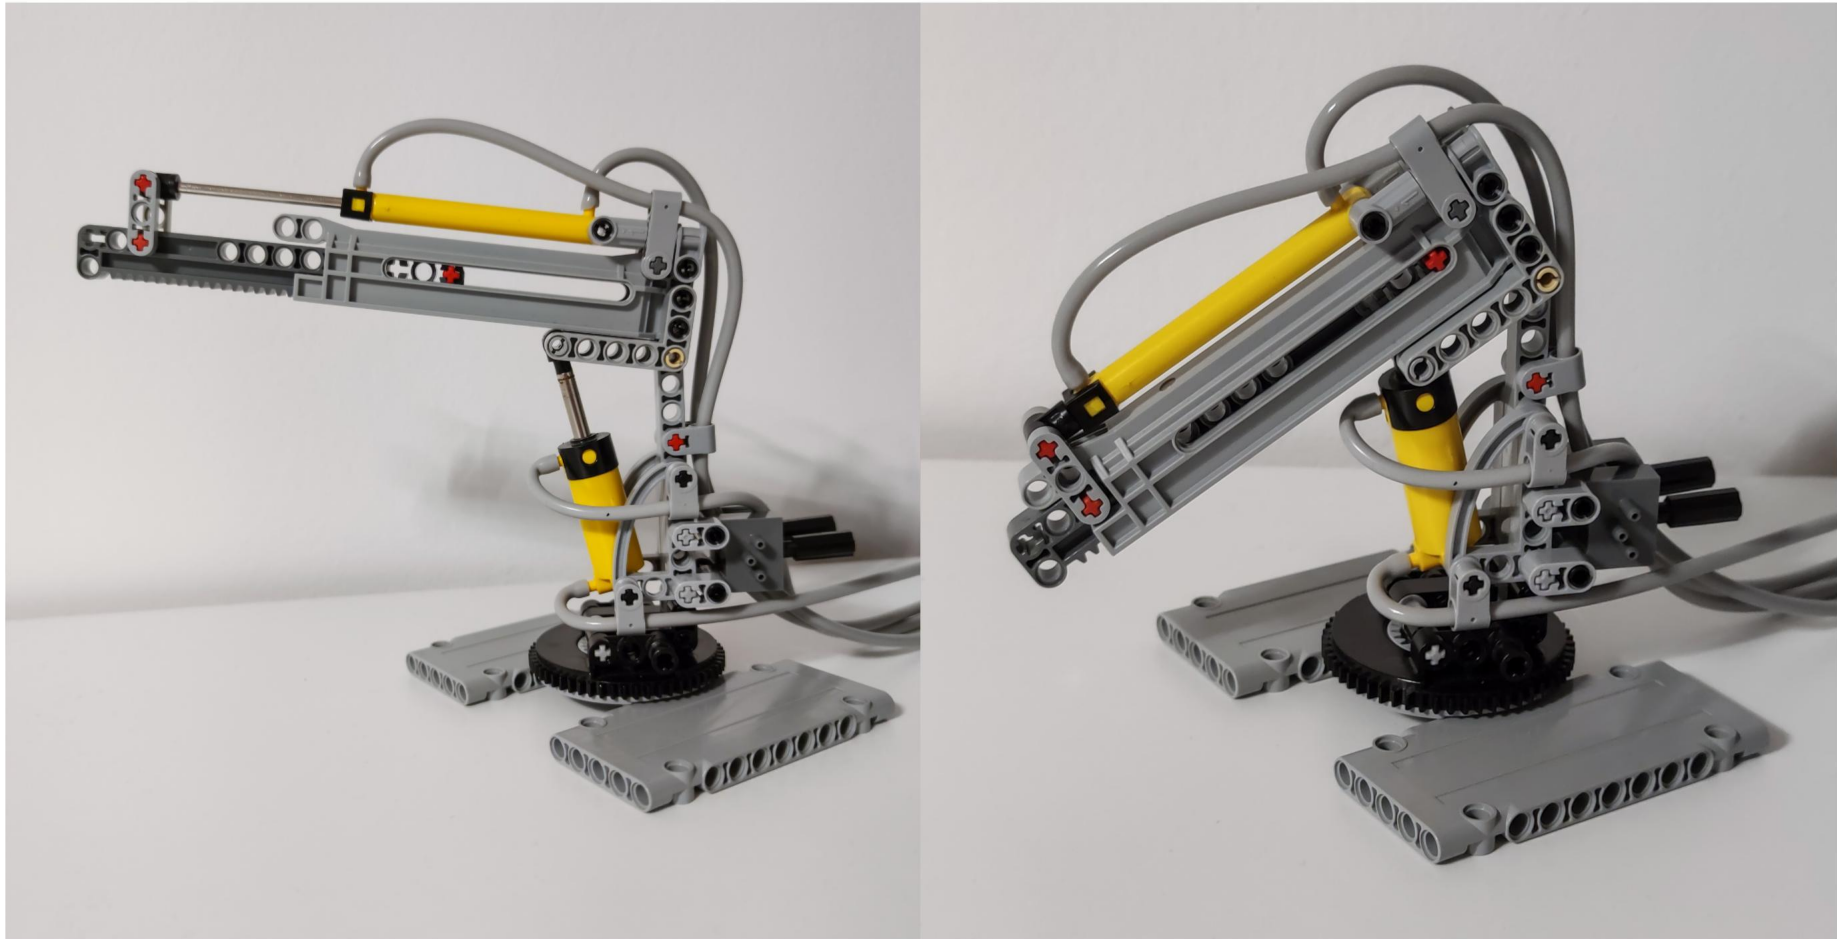

14

15

16

17

Pneumatic hoses

There are about 1m Pneumatic Tubes,Cut by yourself

4x
2780, 11

2x
32054, 11