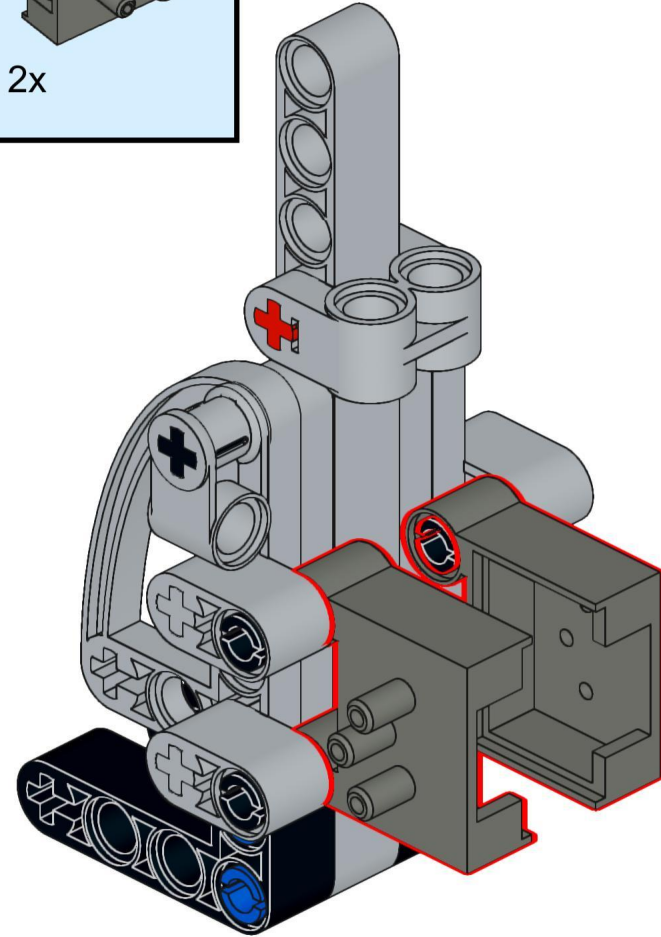

Mini pneumacit crane

Sthrom Creations

1

2

3

4

5

6

14

15

16

17

Pneumatic hoses

There are about 1m Pneumatic Tubes,Cut by yourself

4x
2780, 11

2x
32054, 11