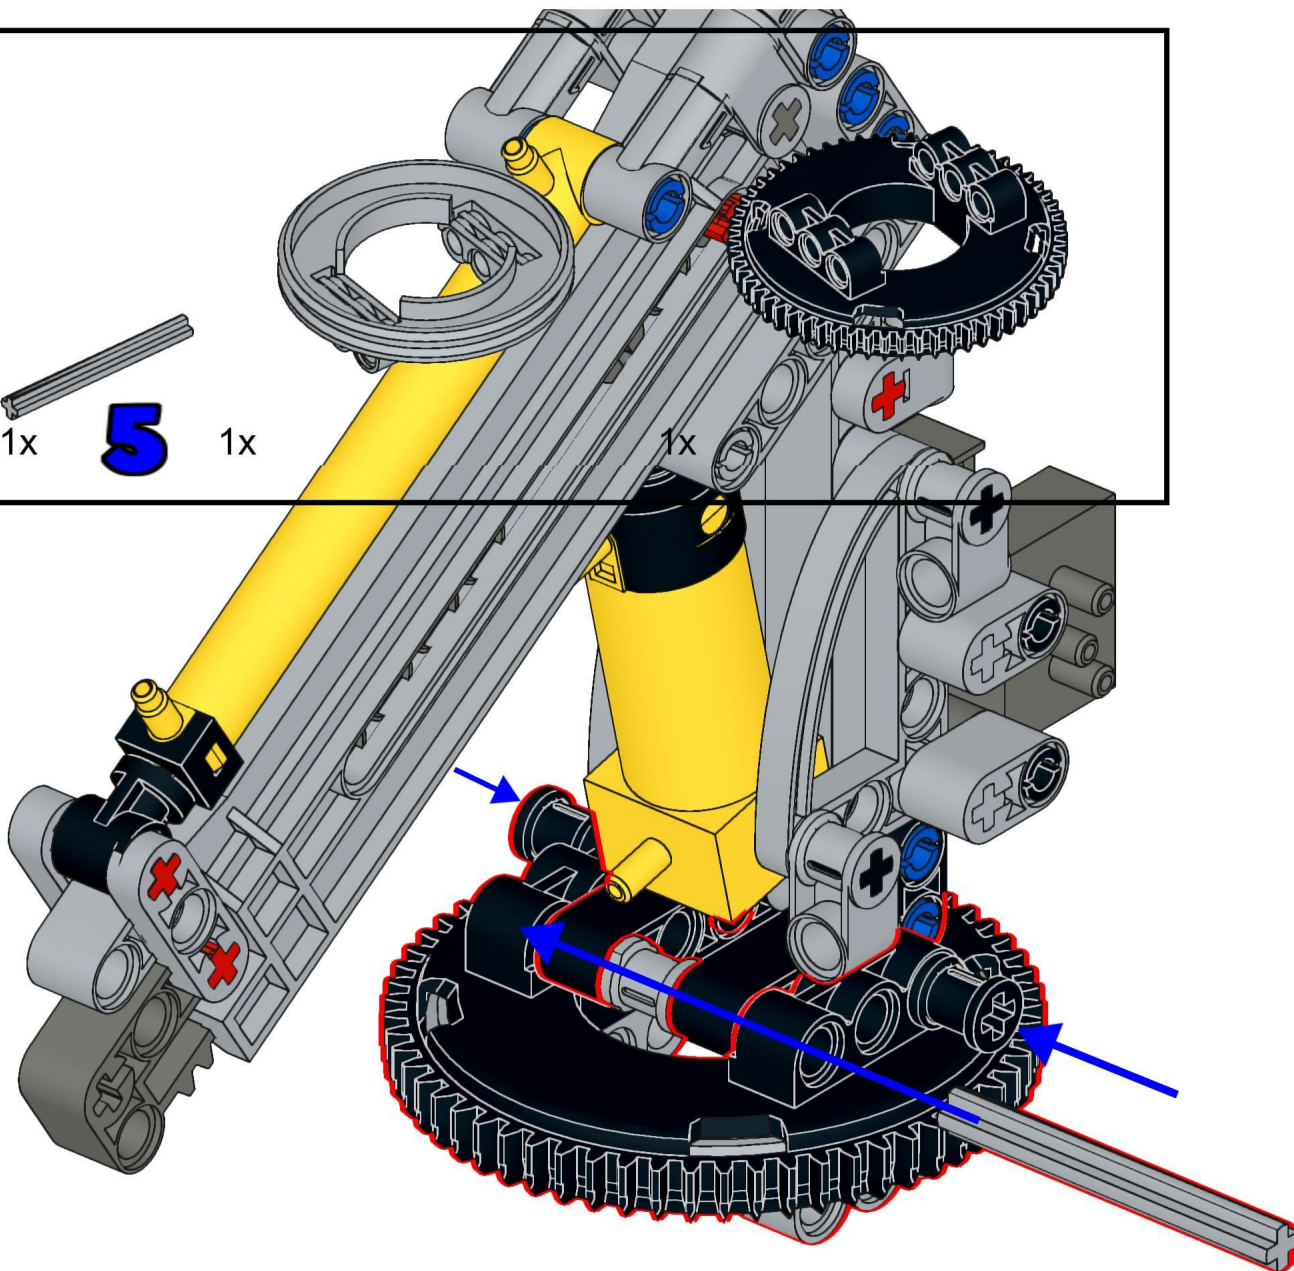

14

15

16

17

Pneumatic hoses

There are about 1m Pneumatic Tubes,Cut by yourself

4x
2780, 11

2x
32054, 11