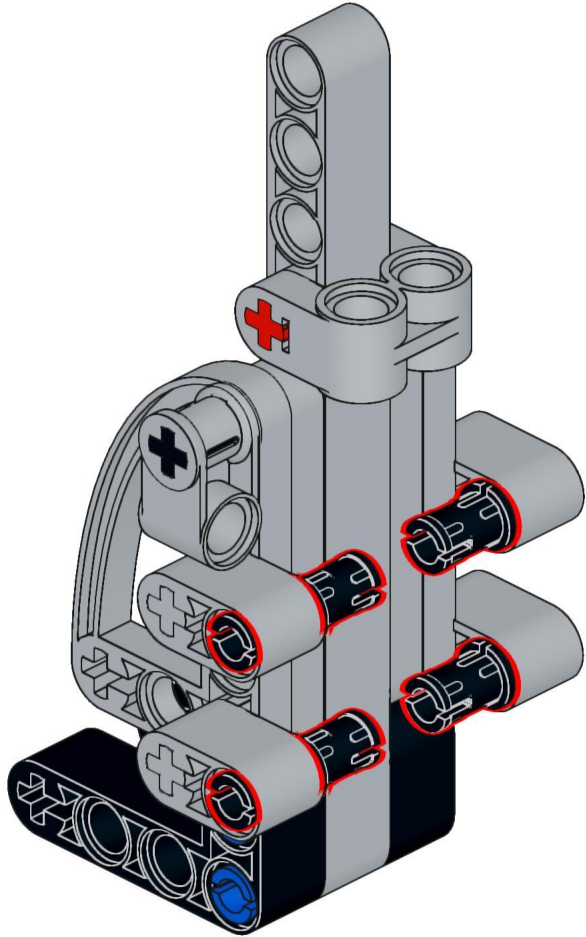

Mini pneumacit crane

Sthrom Creations

1

2

3

4

5

6

14

15

16

17

Pneumatic hoses

There are about 1m Pneumatic Tubes,Cut by yourself

4x
2780, 11

2x
32054, 11