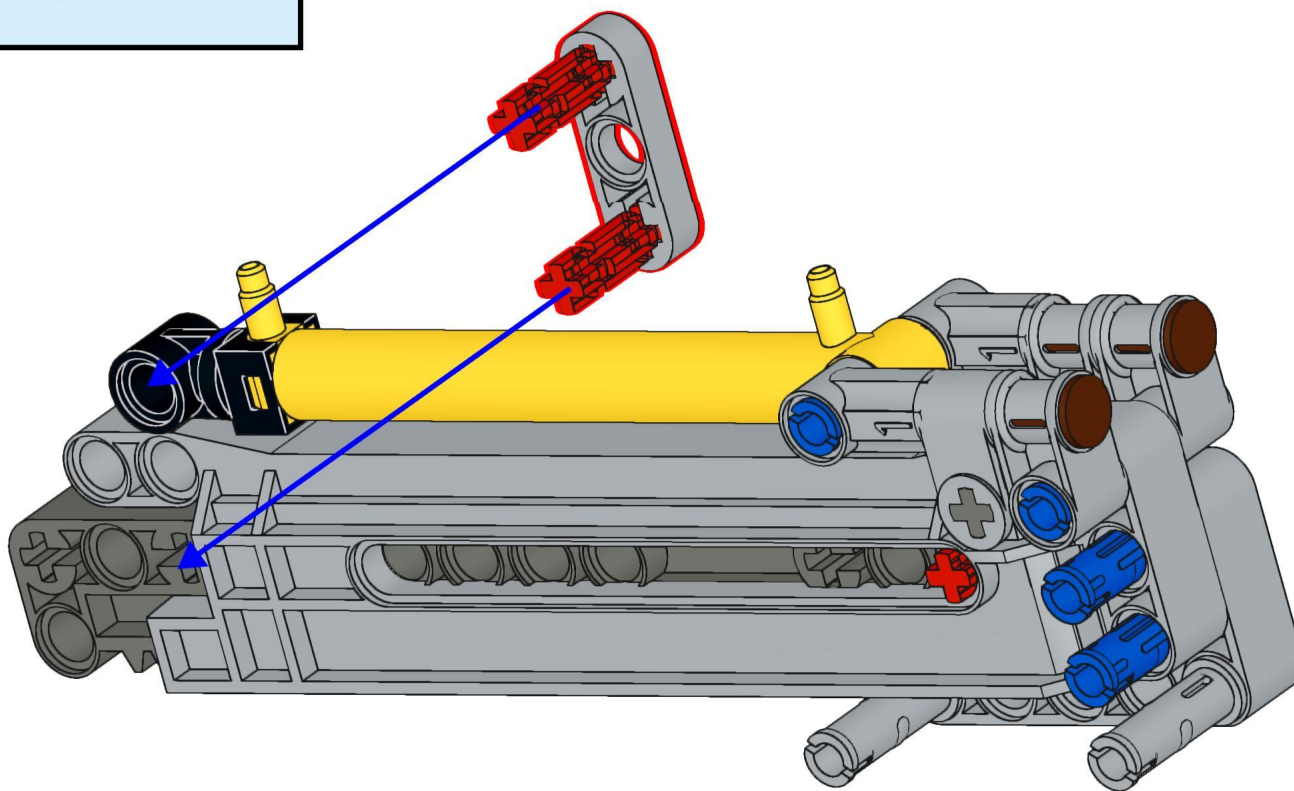

14

15

16

17

Pneumatic hoses

There are about 1m Pneumatic Tubes,Cut by yourself

4x
2780, 11

2x
32054, 11