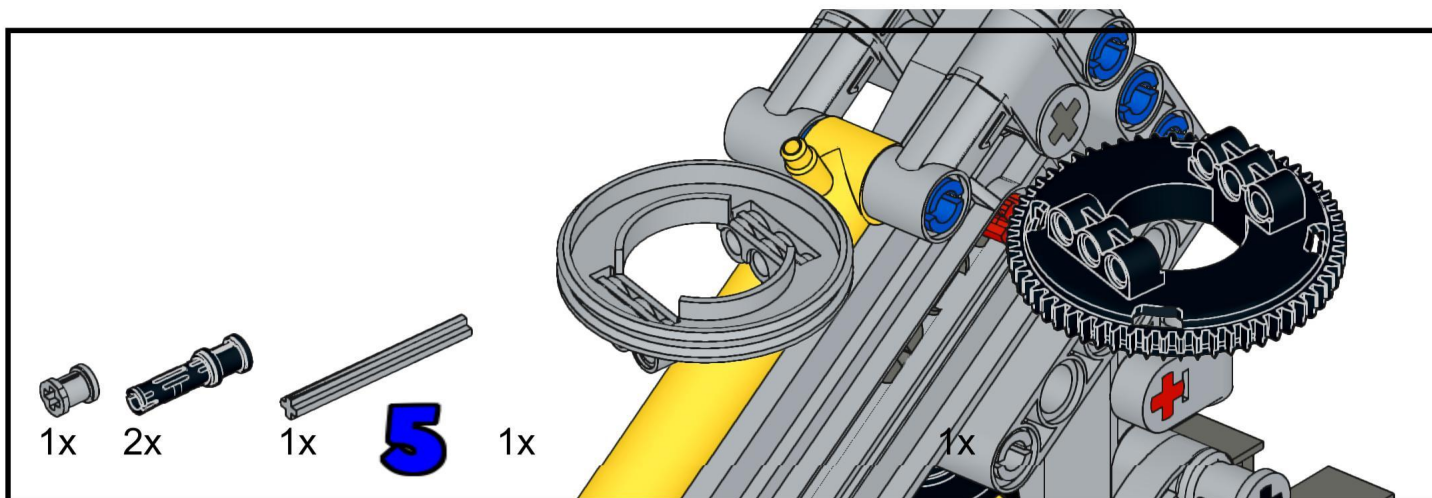

14

15

16

17

Pneumatic hoses

There are about 1m Pneumatic Tubes,Cut by yourself

4x
2780, 11

2x
32054, 11