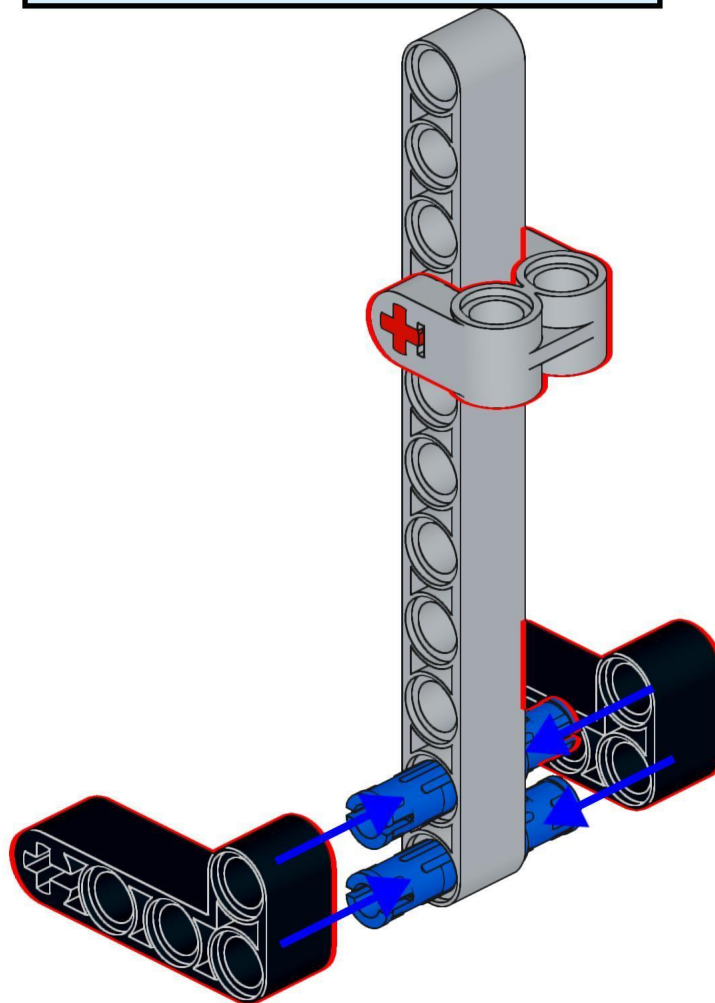

Mini pneumacit crane

Sthrom Creations

1

2

3

4

5

6

14

15

16

17

Pneumatic hoses

There are about 1m Pneumatic Tubes,Cut by yourself

4x
2780, 11

2x
32054, 11